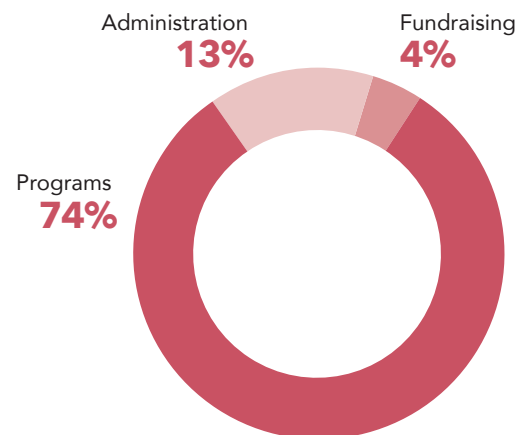

Through a partnership with **Keep St. Pete Lit** we offer classes in writing at all levels at the Morean Arts Center including a creative writing camp for youth ages 9-12 from low to moderate income families

Keep St. Pete Lit presents
LIT SPACE
read. write. create.

Financial Summary

7/1/2016-6/30/2017

Total Income \$3,227,205

*Class & Workshop Fees, Ticket Sales, Retail and Rental Income

Total Expense \$2,559,861

Commerce

\$36.9 Million

in Pinellas County
economic impact generated by our
4 facilities

Over \$600,000
in artwork sales for
255 artists.

31.3% of Chihuly Collection /
Morean Arts Center patrons are
overnight visitors, who stay an average of
4 nights in Pinellas County.