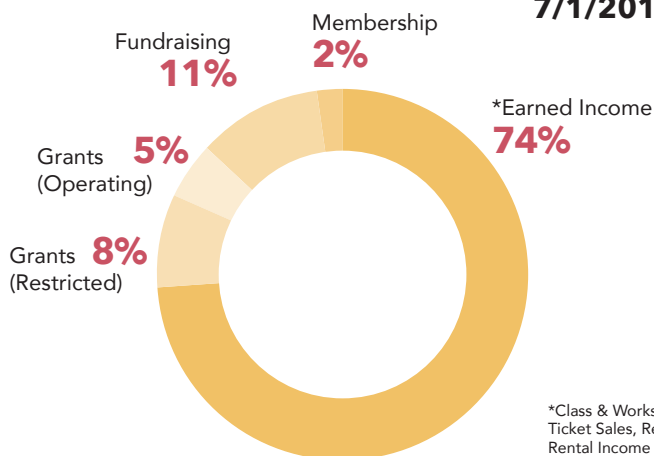

Financial Summary

7/1/2016-6/30/2017

Total Income $3,227,205

*Class & Workshop Fees, Ticket Sales, Retail and Rental Income